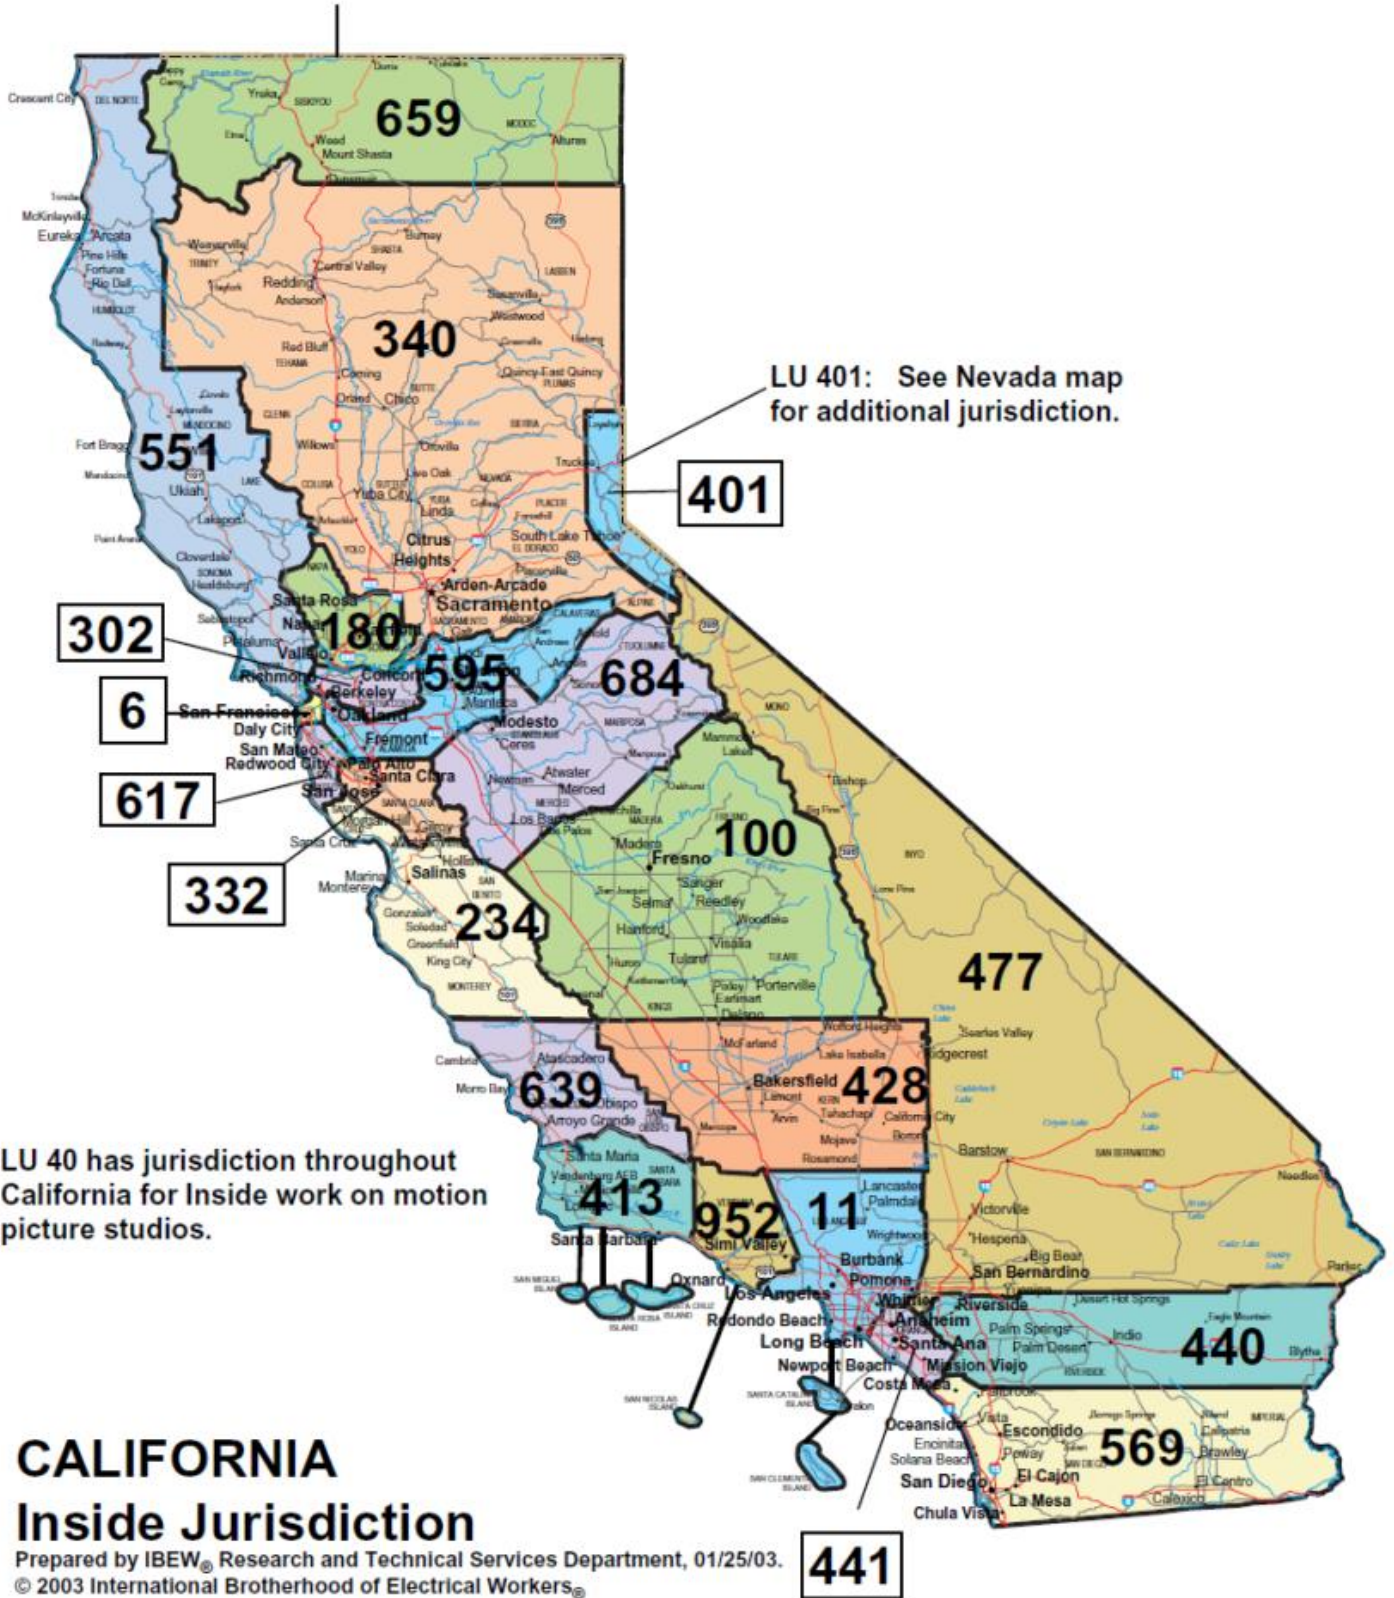

LU 659 - Medford, Oregon

LU 40 has jurisdiction throughout California for Inside work on motion picture studios.

CALIFORNIA
Inside Jurisdiction

Prepared by IBEW® Research and Technical Services Department, 01/25/03.
 © 2003 International Brotherhood of Electrical Workers®